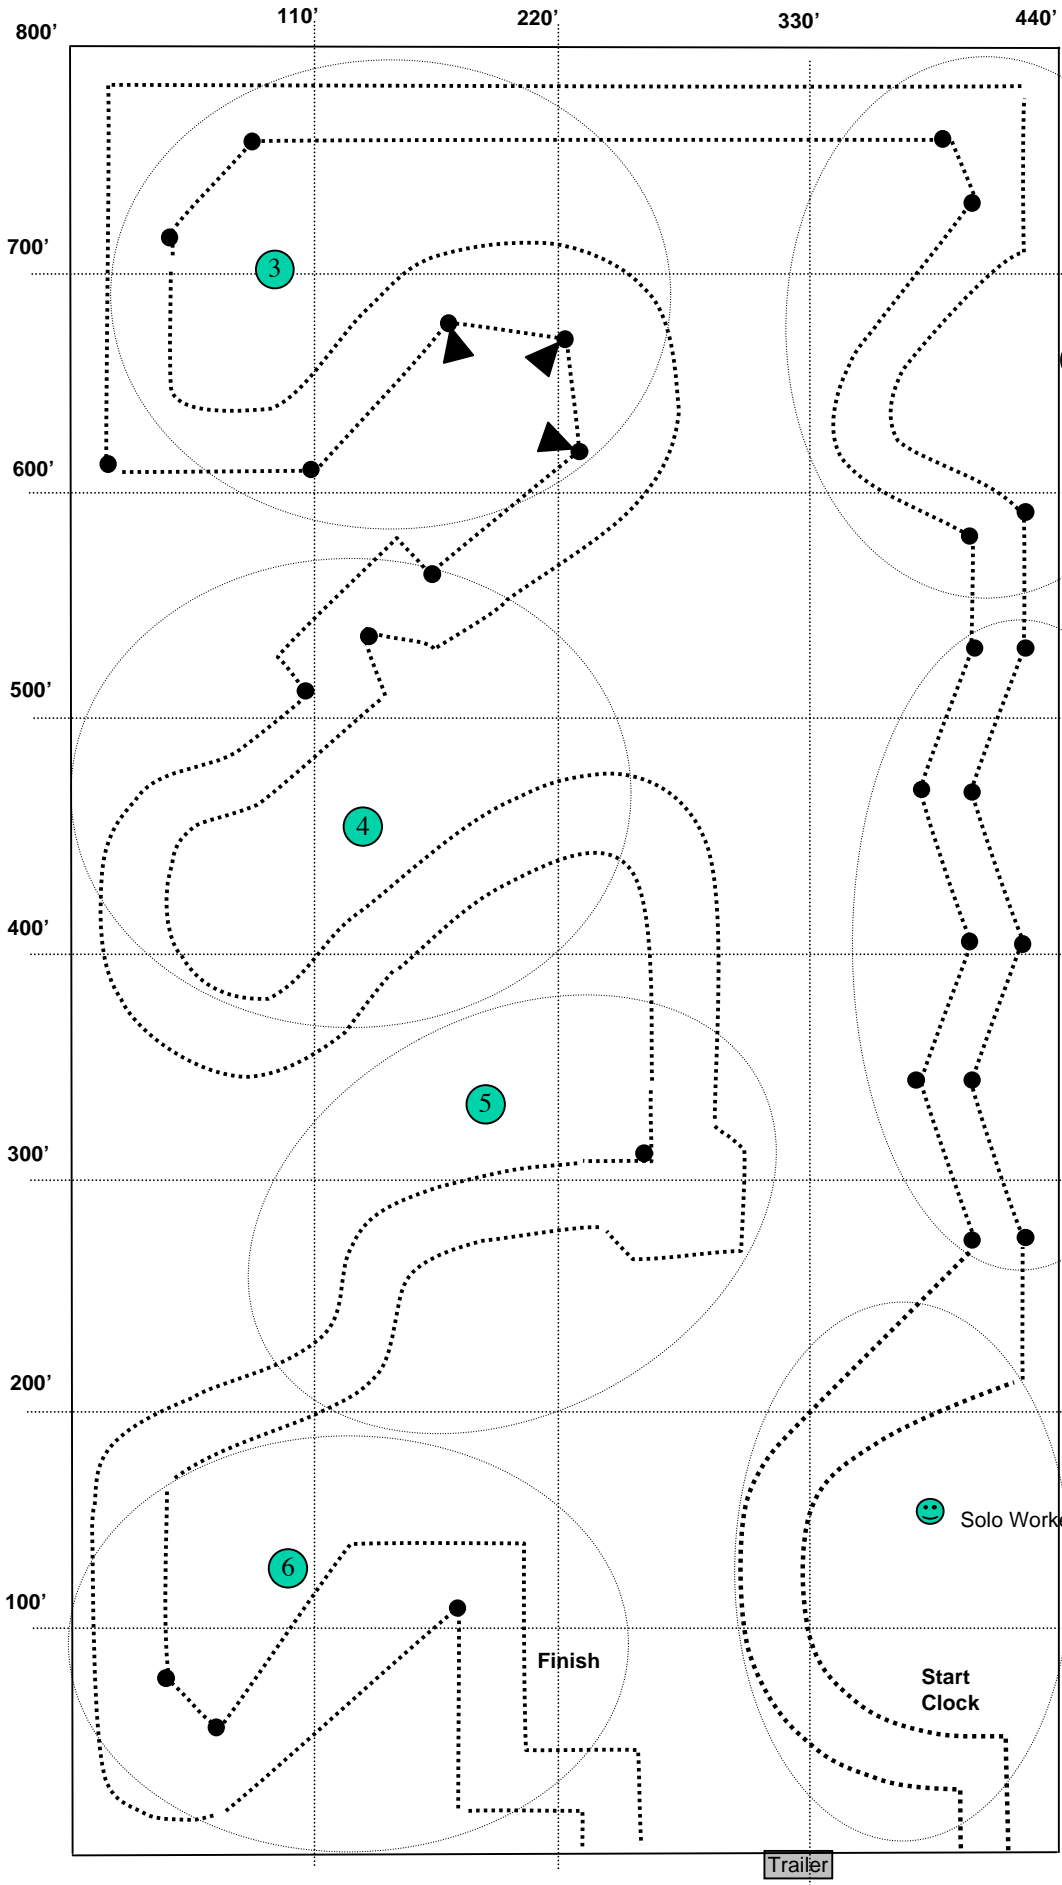

Marina
PCA
09-01-07

Course
designed by:
Ken Jones

Not every station
needs 2 workers – 1
at the starting point.
Other course workers
need to be flexible and
shift to balance work
load. Need at least 14
workers (6 stations +
solo / super.).

Trailer

Solo Worker

Start
Clock

Finish